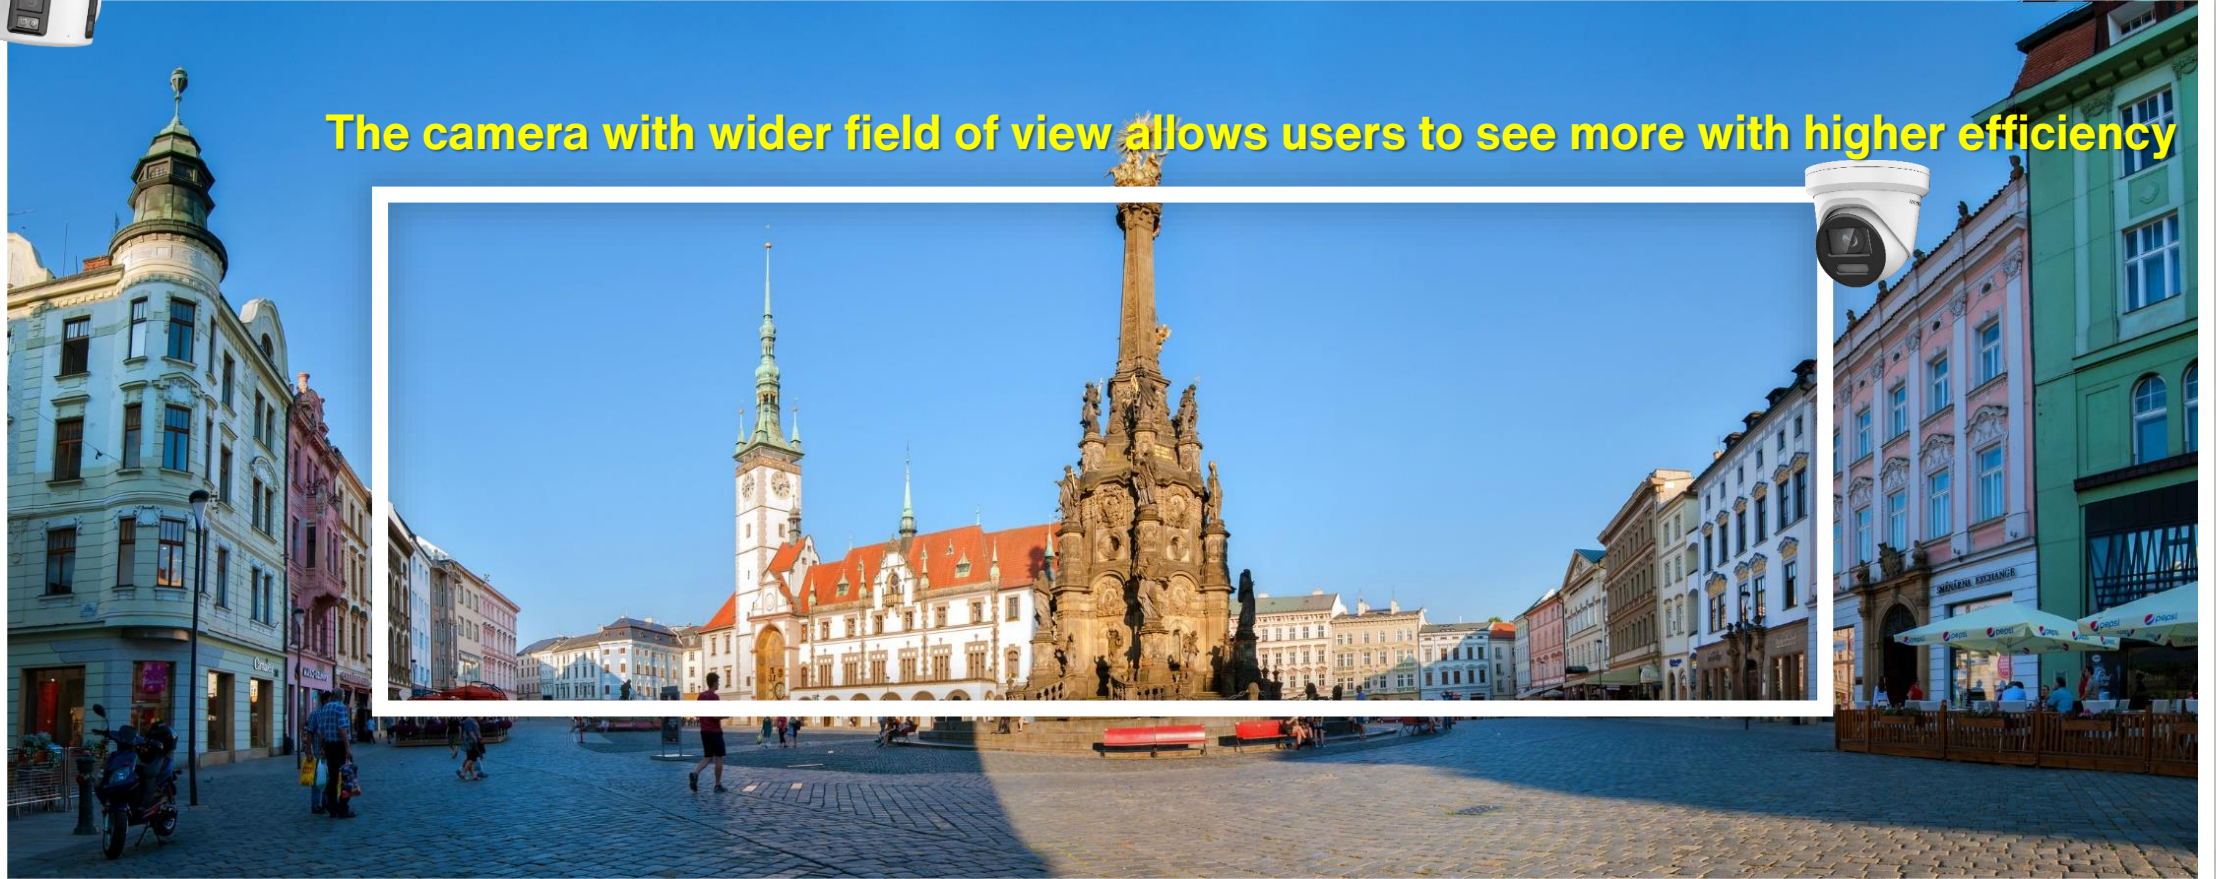

# What can we explore in ColorVu

Conventional security cameras have limited field of view

The camera with wider field of view allows users to see more with higher efficiency

Right lens image

The seamless fusion of images in one shot

No obvious seam in the middle of the image

4K

Lobby

4K resolution with 180° field of view provides wider, clear imaging with rich details, even at night