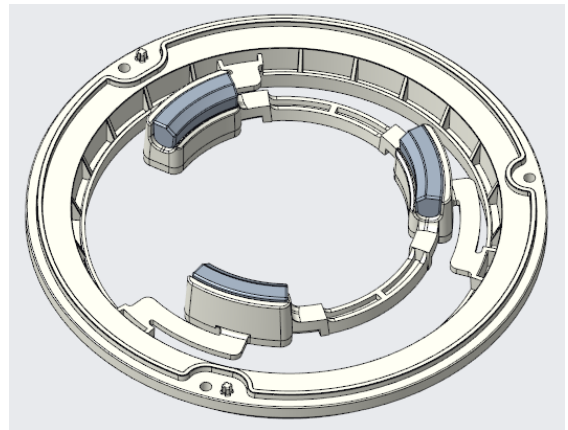

Description of Change

The base depth of the listed cameras (refer the attachment) is increased to provide more room for camera cables

1. The space depth for cabling will be increased from 11.4mm to 14.6mm.
2. The base height will be increased from 35.5mm to 39.4mm
3. The new design is still compatible with current junction box;

Change Before	Change After
 <p>Space depth for cabling 11.4mm</p>	 <p>Space depth for cabling 14.6mm</p>
 <p>Base height 35.5mm</p>	 <p>Base height 39.4mm</p>

Attachment

First Batch	311319948	DS-2CD2326G2-ISU/SL(2.8mm)(D)
	311315160	DS-2CD2327G2-LU(2.8mm)(C)
	311319950	DS-2CD2326G2-ISU/SL(4mm)(D)
	311315921	DS-2CD2327G2-LU(4mm)(C)
	311316092	DS-2CD2347G2-LSU/SL(2.8mm)(C)
	311316093	DS-2CD2347G2-LSU/SL(4mm)(C)
	311318222	DS-2CD2347G2-LSU/SL(2.8mm)(C)(BLACK)
Second Batch	311317482	DS-2CD2387G2-LU(2.8mm)(C)
	311317483	DS-2CD2387G2-LU(4mm)(C)
	311318346	DS-2CD2387G2-LU(2.8mm)(C)(BLACK)
	311318787	DS-2CD2387G2-LSU/SL(2.8mm)(C)
	311318788	DS-2CD2387G2-LSU/SL(4mm)(C)
	311320269	DS-2CD2387G2-LSU/SL(2.8mm)(C)(BLACK)
Third Batch	311315165	DS-2CD2346G2-IU(6mm)(C)
	311315167	DS-2CD2346G2-IU(4mm)(C)
	311315169	DS-2CD2346G2-IU(2.8mm)(C)
	311315171	DS-2CD2346G2-ISU/SL(6mm)(C)
	311315173	DS-2CD2346G2-ISU/SL(4mm)(C)
	311315175	DS-2CD2346G2-ISU/SL(2.8mm)(C)
	311315185	DS-2CD2347G2-LU(4mm)(C)
	311315187	DS-2CD2347G2-LU(2.8mm)(C)
	311315468	DS-2CD2386G2-ISU/SL(2.8mm)(C)
	311315470	DS-2CD2386G2-ISU/SL(4mm)(C)