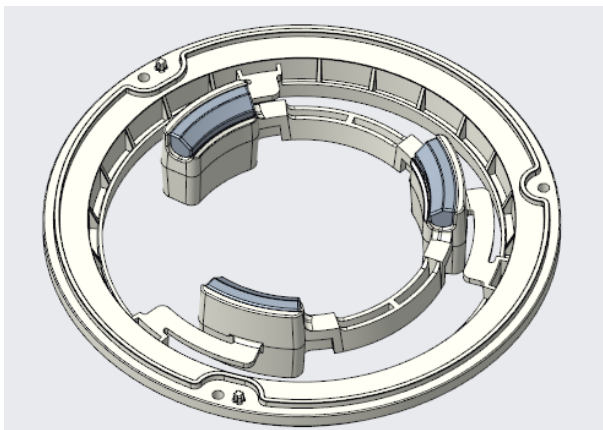

Description of Change

The base depth of the listed cameras (refer the attachment) is increased to provide more room for camera cables

1. The space depth for cabling will be increased from 11.4mm to 14.6mm.
2. The base height will be increased from 35.5mm to 39.4mm
3. The new design is still compatible with current junction box;

Change Before	Change After
 <p>Space depth for cabling 11.4mm</p>	 <p>Space depth for cabling 14.6mm</p>
 <p>Base height 35.5mm</p>	 <p>Base height 39.4mm</p>

Attachment

First Batch	311319948	DS-2CD2326G2-ISU/SL(2.8mm)(D)
	311315160	DS-2CD2327G2-LU(2.8mm)(C)
	311319950	DS-2CD2326G2-ISU/SL(4mm)(D)
	311315921	DS-2CD2327G2-LU(4mm)(C)
	311316092	DS-2CD2347G2-LSU/SL(2.8mm)(C)
	311316093	DS-2CD2347G2-LSU/SL(4mm)(C)
	311318222	DS-2CD2347G2-LSU/SL(2.8mm)(C)(BLACK)
Second Batch	311317482	DS-2CD2387G2-LU(2.8mm)(C)
	311317483	DS-2CD2387G2-LU(4mm)(C)
	311318346	DS-2CD2387G2-LU(2.8mm)(C)(BLACK)
	311318787	DS-2CD2387G2-LSU/SL(2.8mm)(C)
	311318788	DS-2CD2387G2-LSU/SL(4mm)(C)
	311320269	DS-2CD2387G2-LSU/SL(2.8mm)(C)(BLACK)
Third Batch	311315165	DS-2CD2346G2-IU(6mm)(C)
	311315167	DS-2CD2346G2-IU(4mm)(C)
	311315169	DS-2CD2346G2-IU(2.8mm)(C)
	311315171	DS-2CD2346G2-ISU/SL(6mm)(C)
	311315173	DS-2CD2346G2-ISU/SL(4mm)(C)
	311315175	DS-2CD2346G2-ISU/SL(2.8mm)(C)
	311315185	DS-2CD2347G2-LU(4mm)(C)
	311315187	DS-2CD2347G2-LU(2.8mm)(C)
	311315468	DS-2CD2386G2-ISU/SL(2.8mm)(C)
	311315470	DS-2CD2386G2-ISU/SL(4mm)(C)