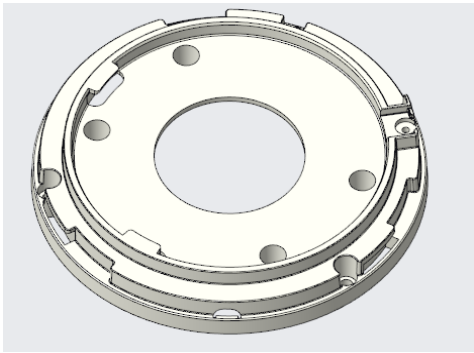

Description of Change

The base depth of the listed cameras (refer the attachment) is increased to provide more room for camera cables

1. The space depth for cabling will be increased from 11.4mm to 14.6mm.
2. The base height will be increased from 35.5mm to 39.4mm
3. The new design is still compatible with current junction box;

Change Before	Change After
 <p>Space depth for cabling 11.4mm</p>	 <p>Space depth for cabling 14.6mm</p>
 <p>Base height 35.5mm</p>	 <p>Base height 39.4mm</p>

Attachment

First Batch	311319948	DS-2CD2326G2-ISU/SL(2.8mm)(D)
	311315160	DS-2CD2327G2-LU(2.8mm)(C)
	311319950	DS-2CD2326G2-ISU/SL(4mm)(D)
	311315921	DS-2CD2327G2-LU(4mm)(C)
	311316092	DS-2CD2347G2-LSU/SL(2.8mm)(C)
	311316093	DS-2CD2347G2-LSU/SL(4mm)(C)
	311318222	DS-2CD2347G2-LSU/SL(2.8mm)(C)(BLACK)
Second Batch	311317482	DS-2CD2387G2-LU(2.8mm)(C)
	311317483	DS-2CD2387G2-LU(4mm)(C)
	311318346	DS-2CD2387G2-LU(2.8mm)(C)(BLACK)
	311318787	DS-2CD2387G2-LSU/SL(2.8mm)(C)
	311318788	DS-2CD2387G2-LSU/SL(4mm)(C)
	311320269	DS-2CD2387G2-LSU/SL(2.8mm)(C)(BLACK)
Third Batch	311315165	DS-2CD2346G2-IU(6mm)(C)
	311315167	DS-2CD2346G2-IU(4mm)(C)
	311315169	DS-2CD2346G2-IU(2.8mm)(C)
	311315171	DS-2CD2346G2-ISU/SL(6mm)(C)
	311315173	DS-2CD2346G2-ISU/SL(4mm)(C)
	311315175	DS-2CD2346G2-ISU/SL(2.8mm)(C)
	311315185	DS-2CD2347G2-LU(4mm)(C)
	311315187	DS-2CD2347G2-LU(2.8mm)(C)
	311315468	DS-2CD2386G2-ISU/SL(2.8mm)(C)
	311315470	DS-2CD2386G2-ISU/SL(4mm)(C)